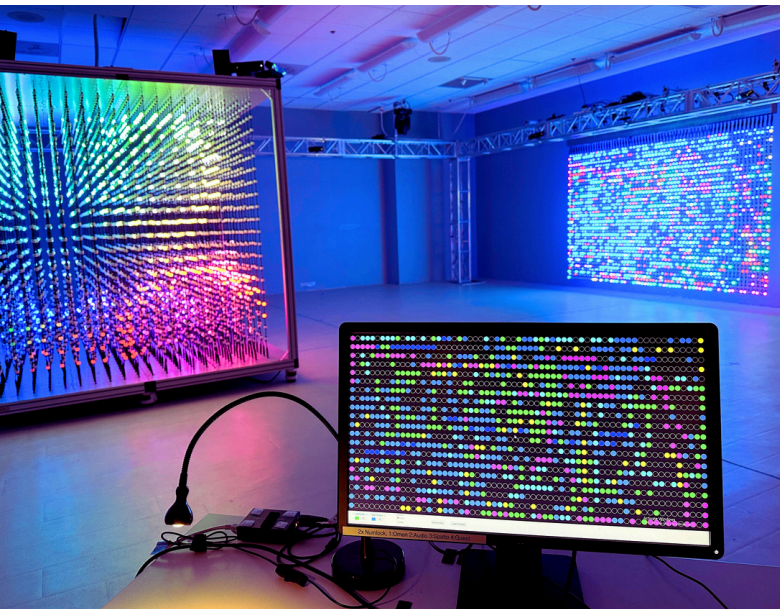

Living Art

light up your art collection

Enhance your collection with living art sculptures powered by advanced algorithms. Your digital artwork includes three elements: a custom media device, a suite of original digital art, and an interactive app to customize and queue your favourite designs.

It's an ever-evolving visual experience of new media art that is uniquely yours.

- **Your Immersive Art:** Customize a limited edition playlist or collaborate with us to create original digital art
- **Adaptive Atmosphere:** Use the LiveArt app to play with rich colours, control brightness, and curate mood-specific environments
- **Live Content Options:** Equip your artwork with our body-responsive tech for interactive media experiences

Computer Art Content Menu

We offer a variety of computer art designs. Here are a few examples.

- **Rainbow Rings:** Multicoloured circles endlessly explode, like a perpetual fireworks show
- **Ocean:** A tranquil pool of rippling water, transforming your space into a calming oasis
- **Purple Orbs:** Amorphous glowing shapes mimic the flow of a massive living lava lamp
- **Sequins:** Glittering silver sparks shower your space with diamond-like brilliance
- **Ants:** Vibrant pixels march in linear paths, weaving a luminous tapestry
- **Gameshow:** Geometric shapes snap together into a kaleidoscope of evolving patterns