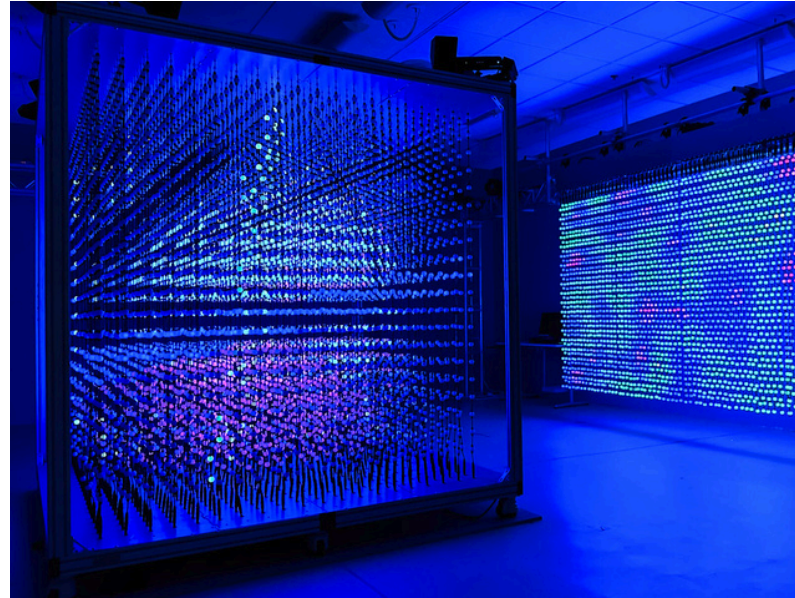

Living Art

light up your art collection

Enhance your collection with living art sculptures powered by advanced algorithms. Your digital artwork includes three elements: a custom media device, a suite of original digital art, and an interactive app to customize and queue your favourite designs.

It's an ever-evolving visual experience of new media art that is uniquely yours.

- **Your Immersive Art:** Customize a limited edition playlist or collaborate with us to create original digital art
- **Adaptive Atmosphere:** Use the LiveArt app to play with rich colours, control brightness, and curate mood-specific environments
- **Live Content Options:** Equip your artwork with our body-responsive tech for interactive media experiences

moment
DISCOVERY

momentdiscovery.ca

Light Device Specifications

We can modify device size, rigging structure, and LED arrangement.

- **Base Panel Size:** 0.9 m Wide (3 ft) x 2.3 m High (7.6 ft) x 7.6 cm (3 in) Deep
- **Weight:** 22.7 kg (50 lbs)
- **Rigging Structure:** aluminum enclosure affixed to truss, options for custom rigging
- **LED Type:** RGB computer programmable LEDs, 2.8 cm (1.1 in) diameter bulb
- **LED Strand:** 2.3 m (7.6 ft) long, contains 23 bulbs, bulbs are spaced 10.2 cm (4 in) apart
- **LED Arrangement:** 32 LED strands per panel, spaced 10.2 cm (4 in) a part; combined two-layer spacing between LEDs is 5.1 cm (2 in) to create a higher resolution display
- **Electrical Requirement:** one 1440 watt, 110/220 VAC circuit
- **Network & Connectivity:** internet connection required for remote support and updates
- **Supplied Equipment:** PC computer, user interface tablet
- **Software:** Moment Discovery Software, LiveArt app